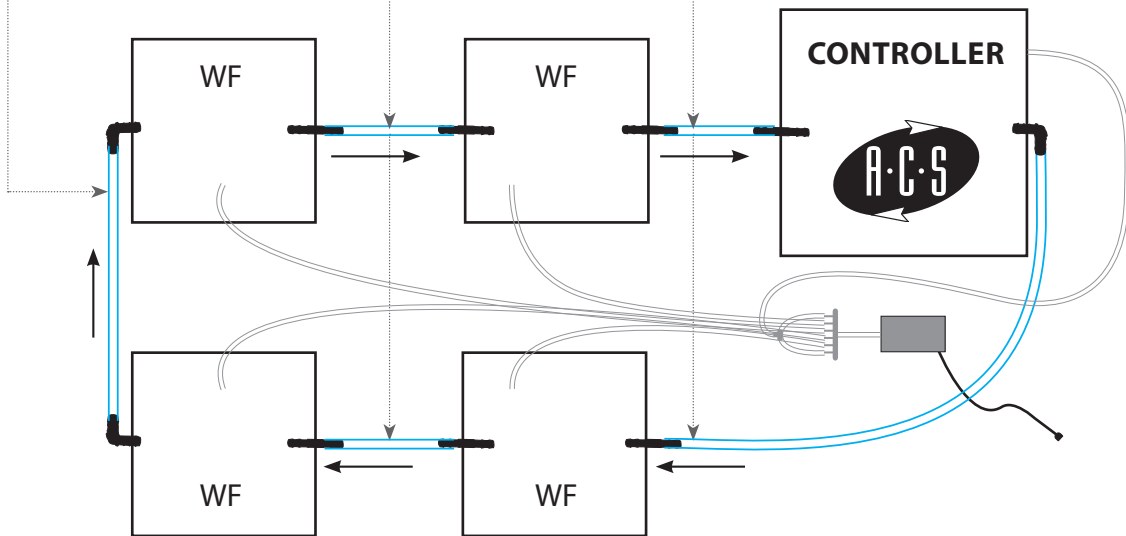

46 cm x 46 cm x 38 cm

C

1	1	1
RE01003	RE02001	CV01000

1	1	1	8	3	1	1
AL02002	RA31005	EI01013	RA11001	RA21001	AL02001	FX11001

1 (2 m)	4 (1 m)	1	1	1	1
EI01015	EI01001	EI11003	PM01008	EI01005	EI01016

4 WATERFAMS 30,5 cm x 30,5 cm x 37 cm

4	4	4
a = CU01003 - b = RE01004	AL01002	AL01003

CONTROLLER ACS

WATERFAMS

FOR MORE INFORMATION :
www.eurohydro.com - info@eurohydro.com