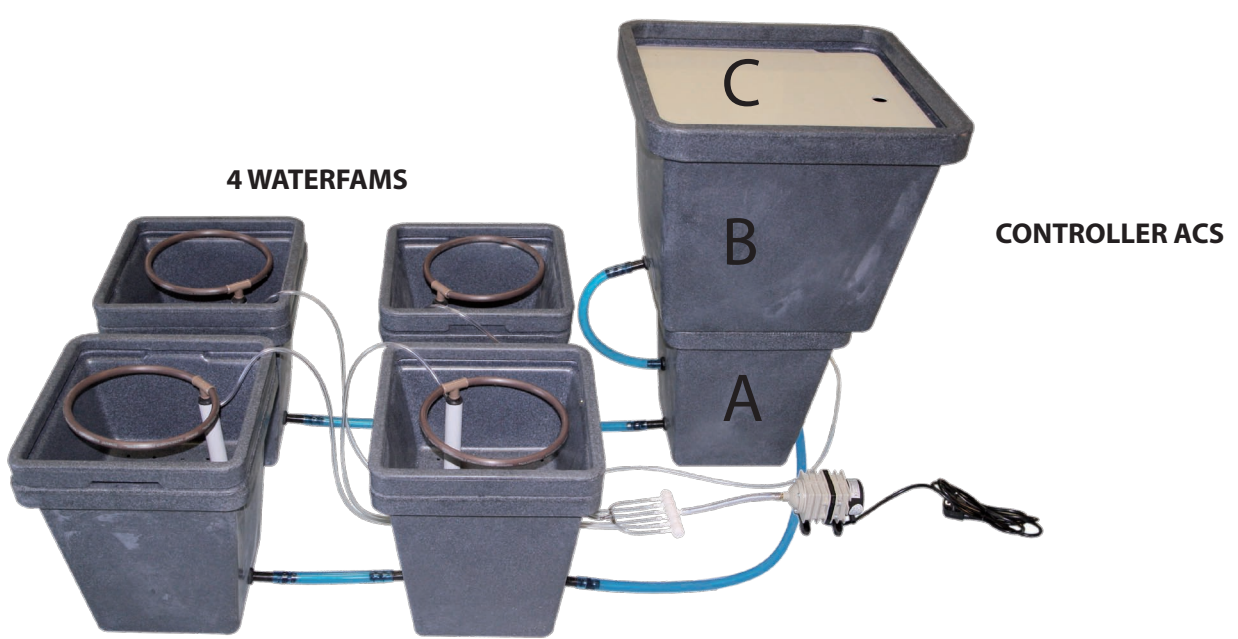

GRATIS

WaterPack

Active Circulation System

4 WaterFarms + 1 controller ACS

CONTROLLER ACS

A

30,5 cm x 30,5 cm x 33,5 cm

B

4	4	4
a = CU01003 - b = RE01004	AL01002	AL01003

CONTROLLER ACS

WATERFAMS

FOR MORE INFORMATION :
www.eurohydro.com - info@eurohydro.com