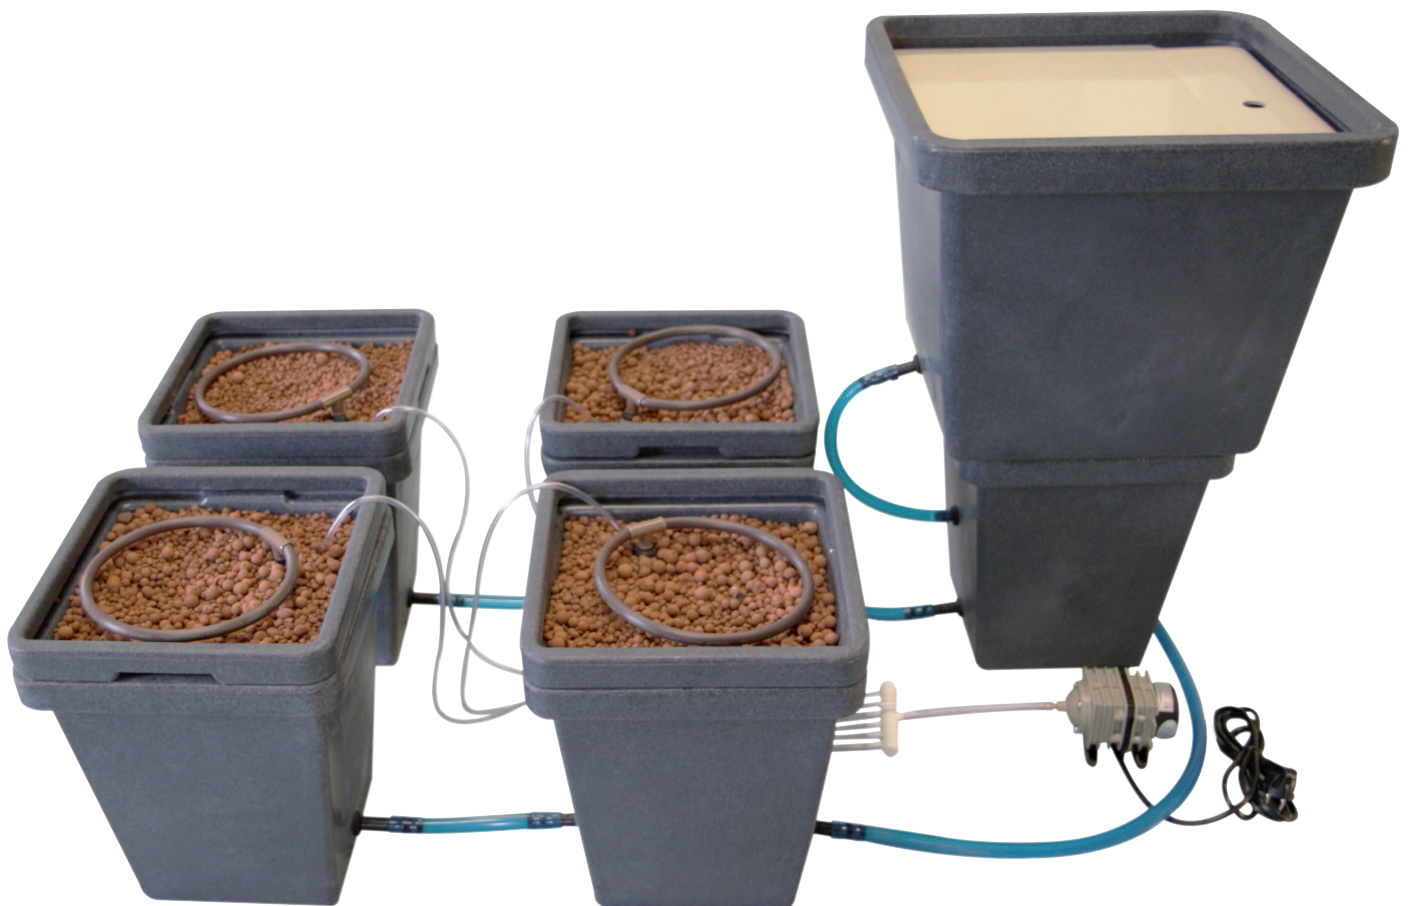

GRATIS

WaterPack

Active Circulation System

4 WaterFarms + 1 controller ACS

CONTROLLER ACS

A

30,5 cm x 30,5 cm x 33,5 cm

B

46 cm x 46 cm x 38 cm

C

1	1	1
RE01003	RE02001	CV01000

1	1	1	8	3	1	1
AL02002	RA31005	EI01013	RA11001	RA21001	AL02001	FX11001

1 (2 m)	4 (1 m)	1	1	1	1
EI01015	EI01001	EI11003	PM01008	EI01005	EI01016

4 WATERFAMS 30,5 cm x 30,5 cm x 37 cm

4	4	4
a = CU01003 - b = RE01004	AL01002	AL01003

CONTROLLER ACS

WATERFAMS

FOR MORE INFORMATION :
www.eurohydro.com - info@eurohydro.com