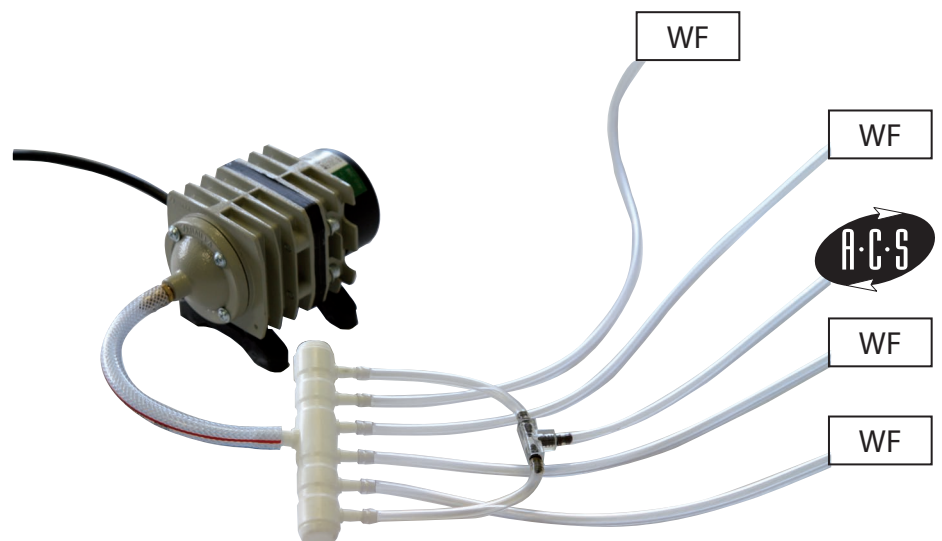

GRATIS

WaterPack

Active Circulation System

4 WaterFarms + 1 controller ACS

CONTROLLER ACS

A

30,5 cm x 30,5 cm x 33,5 cm

B

46 cm x 46 cm x 38 cm

C

1	1	1
RE01003	RE02001	CV01000

1	1	1	8	3	1	1
AL02002	RA31005	EI01013	RA11001	RA21001	AL02001	FX11001

1 (2 m)	4 (1 m)	1	1	1	1
EI01015	EI01001	EI11003	PM01008	EI01005	EI01016

4 WATERFAMS 30,5 cm x 30,5 cm x 37 cm

4	4	4
a = CU01003 - b = RE01004	AL01002	AL01003

CONTROLLER ACS

WATERFAMS

FOR MORE INFORMATION :
www.eurohydro.com - info@eurohydro.com