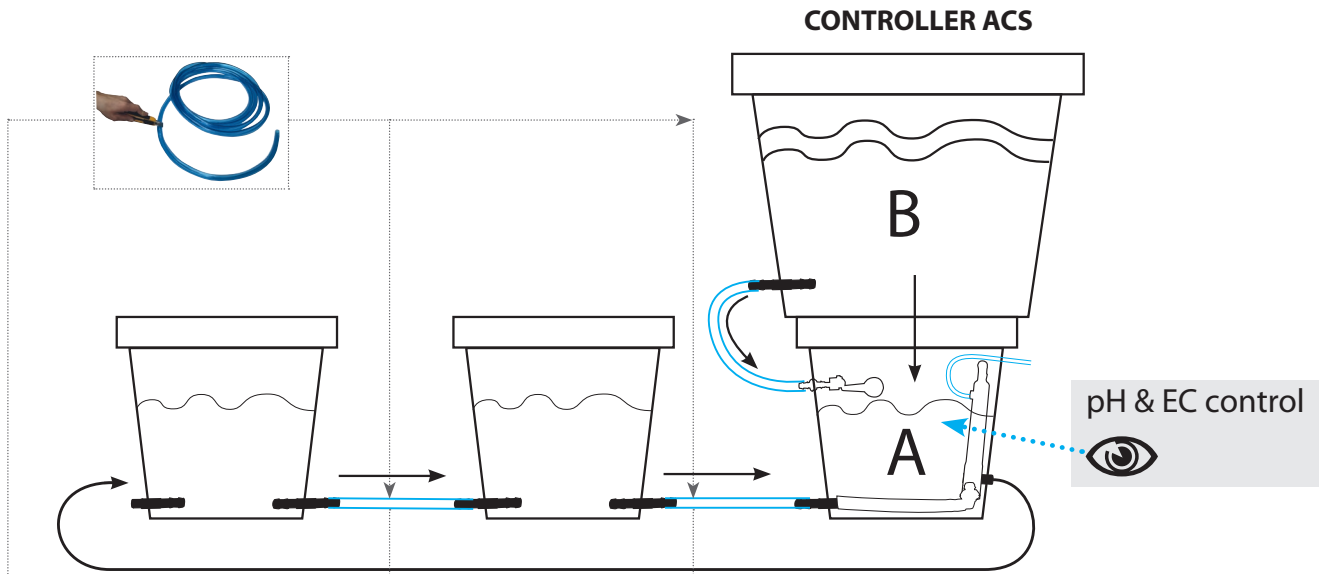

46 cm x 46 cm x 38 cm

C

1	1	1
RE01003	RE02001	CV01000

1	1	1	8	3	1	1
AL02002	RA31005	EI01013	RA11001	RA21001	AL02001	FX11001

1 (2 m)	4 (1 m)	1	1	1	1
EI01015	EI01001	EI11003	PM01008	EI01005	EI01016

4 WATERFAMS 30,5 cm x 30,5 cm x 37 cm

4	4	4
a = CU01003 - b = RE01004	AL01002	AL01003

CONTROLLER ACS

WATERFAMS

FOR MORE INFORMATION :
www.eurohydro.com - info@eurohydro.com