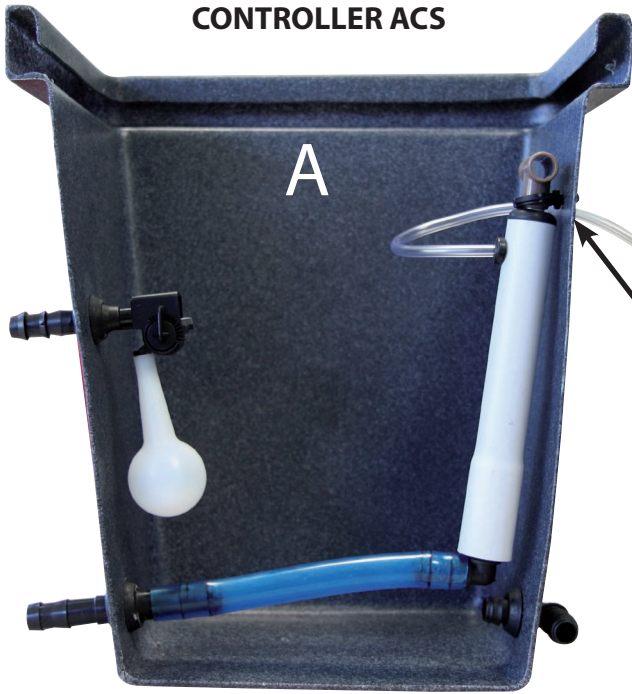

GRATIS

WaterPack

Active Circulation System

4 WaterFarms + 1 controller ACS

CONTROLLER ACS

A

30,5 cm x 30,5 cm x 33,5 cm

B

4	4	4
a = CU01003 - b = RE01004	AL01002	AL01003

CONTROLLER ACS

WATERFAMS

FOR MORE INFORMATION :
www.eurohydro.com - info@eurohydro.com