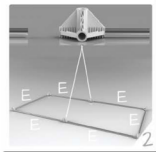

DR240W

SECRET JARDIN

DARK ROOM