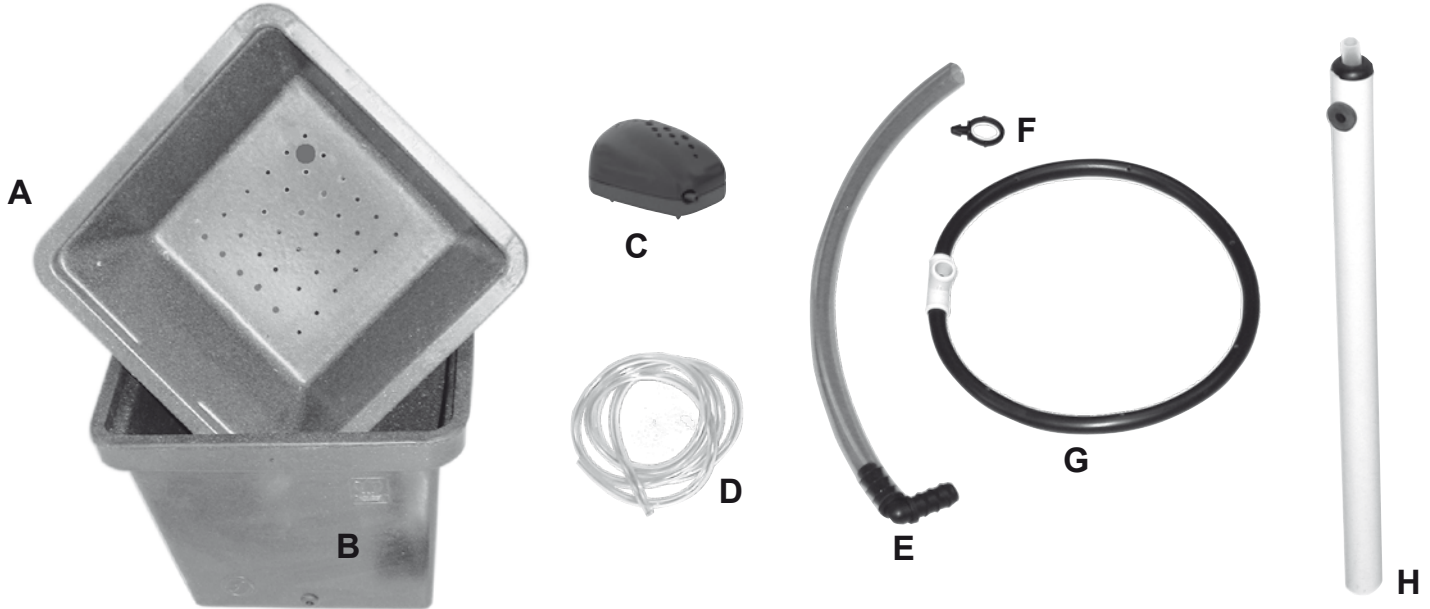

GHE

Bringing Nature and Technology Together

www.eurohydro.com

AQUAFARM

46 cm x 46 cm x 43 cm
+/- 45 L

WATERFARM

30 cm x 30 cm x 37 cm
+/- 15 L

	A	B	C	D	E	F	G	H
AQUAFARM	CU01002	RE02001	PM01006	EI01001	TN01001	FX11001	AL01003	AL01001
WATERFARM	CU01001	RE01001			TN01002			AL01002